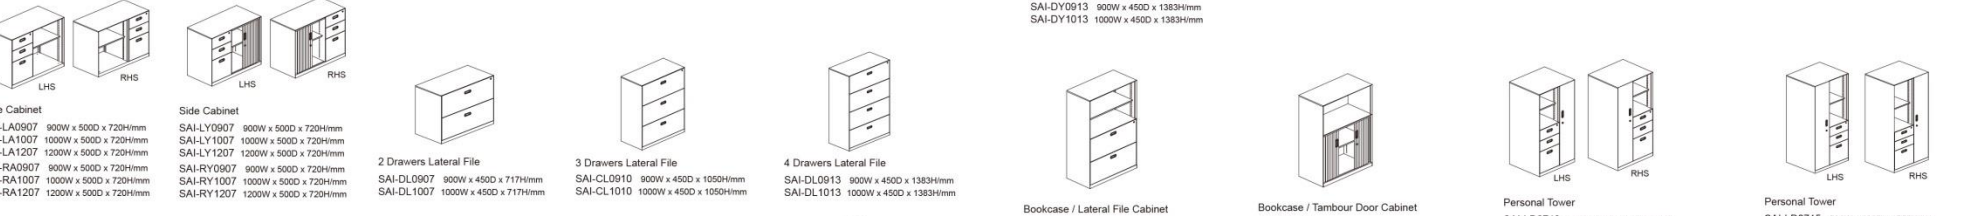

The brand new crystal clear handle with different colours truly presents the trendy and luxury design of the cabinet.

特別創新設計的水晶拉手，外觀時尚尊貴，晶瑩剔透，且配有墨綠、明黃、水晶、紋銀、炭灰等多種顏色可供選擇，應用於各類文件櫃，會令您的辦公環境耳目一新。