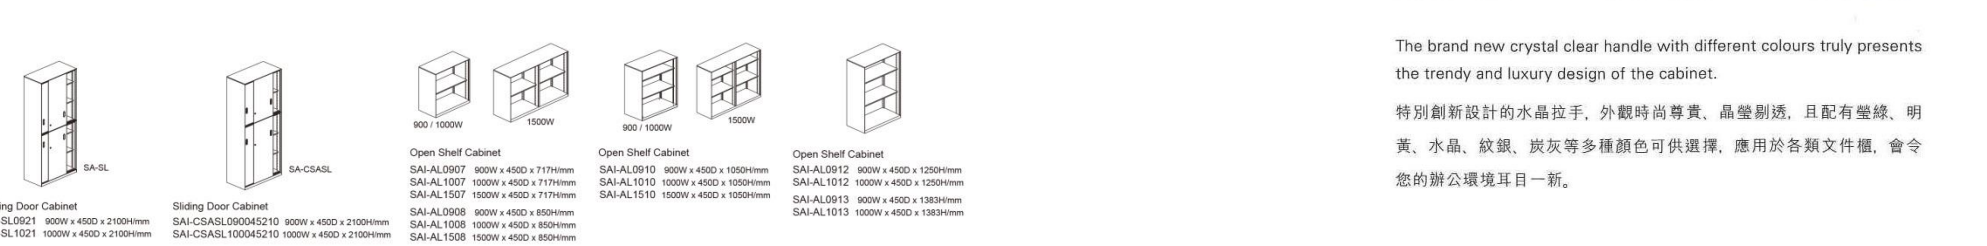

Smart

SAI-AL0910

SAI-DA0912

SAI-RD0712

SAI-RY0907

SAI-AS1207

SAI-DS1207

SAI-SL0921

SAY-ED0406 SAI-PD0406

SAI-SL0913

The brand new crystal clear handle with different colours truly presents the trendy and luxury design of the cabinet.

特別創新設計的水晶拉手，外觀時尚尊貴，晶瑩剔透，且配有墨綠、明黃、水晶、紋銀、炭灰等多種顏色可供選擇，應用於各類文件櫃，會令您的辦公環境耳目一新。