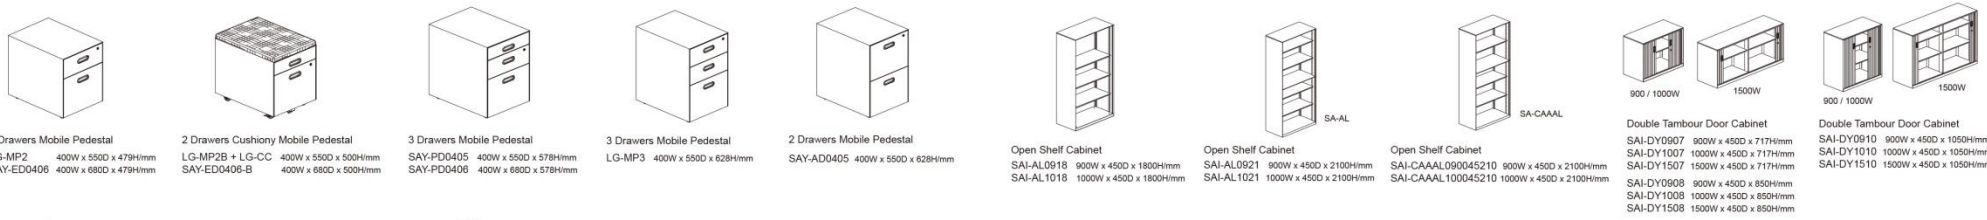

The brand new crystal clear handle with different colours truly presents the trendy and luxury design of the cabinet.

特別創新設計的水晶拉手，外觀時尚尊貴，晶瑩剔透，且配有墨綠、明黃、水晶、紋銀、炭灰等多種顏色可供選擇，應用於各類文件櫃，會令您的辦公環境耳目一新。